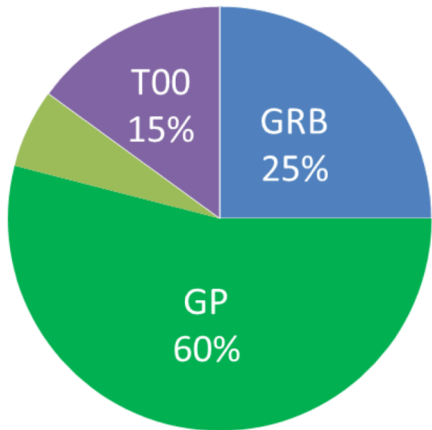

Nominal mission

1 ToO per day, 10% of GP outside B1 law

Extended mission

5 ToOs per day, 50% of GP outside B1 law