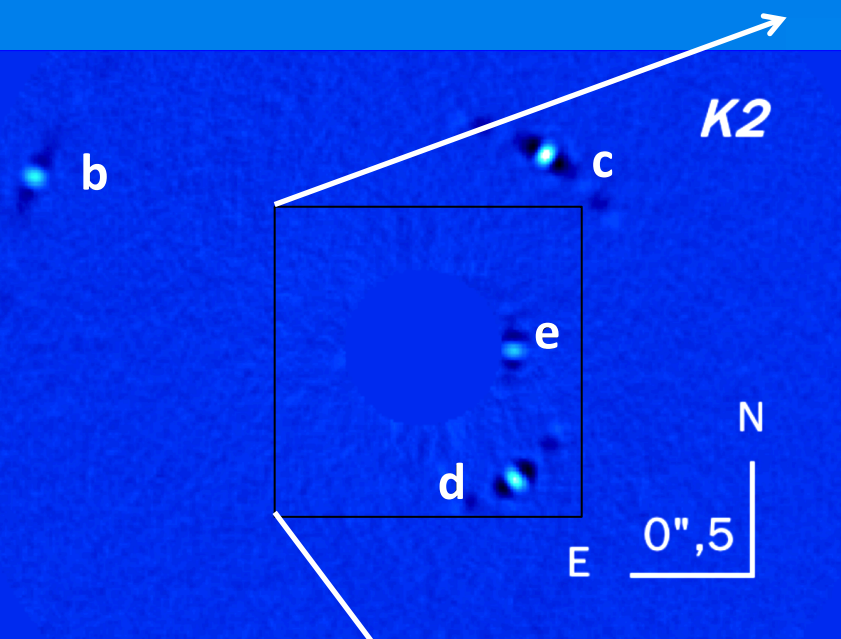

SPHERE (2hr in K2, Zurlo et al. 2016)

Simulated 1hr on MICADO
(part of the full FoV)